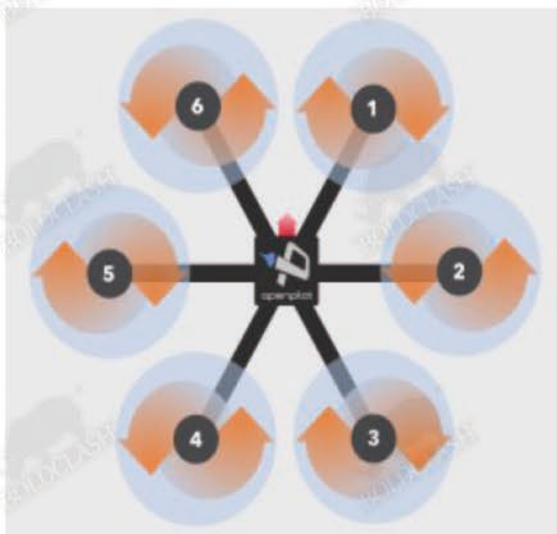

Q: How to judge whether the blade is installed correctly ?

A: Dear customer, positive and negative paddles are as follows (CW: corotation, CCW: reversal), pay attention to the angle of inclination of the blade.

Rotation mode of quadcopter (the most part)

Rotation mode of six axis aircraft (the most part)

Rotation mode of triaxial aircraft (the most part)