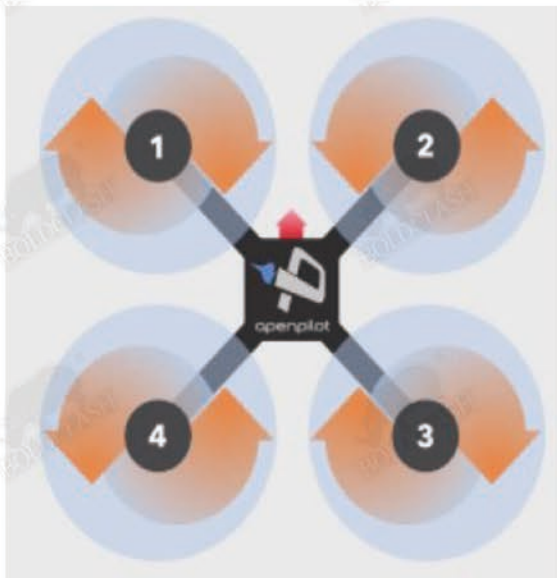

Q: How to judge whether the blade is installed correctly ?

A: Dear customer, positive and negative paddles are as follows (CW: corotation, CCW: reversal), pay attention to the angle of inclination of the blade.

Rotation mode of quadcopter (the most part)

Rotation mode of six axis aircraft (the most part)

Rotation mode of triaxial aircraft (the most part)